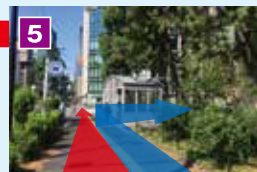

Onarimon intersection