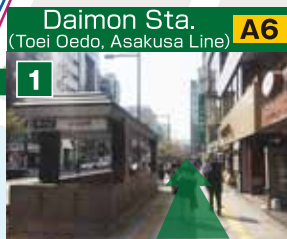

Go up the escalator then exit from the station, and **turn right**.

Arrive at **Bellesalle Onarimon Ekimae** (The entrance of SUMITOMO FUDOSAN ONARIMON EKIMAE BLDG.)

Arrive at **Bellesalle Onarimon Tower** (The entrance of SUMITOMO FUDOSAN ONARIMON TOWER BLDG.)

Go straight around 100m.

Onarimon intersection

Go straight until you see the Onarimon intersection (approximate 400m.)

Walk through the Shibadaimon intersection and **turn right** at Zojoji.

Go straight to the Daimon intersection while watching Tokyo Tower.

Exit from the North Exit then **turn left**. Walk to Zojoji and Tokyo Tower.

Bellesalle Onarimon Ekimae
 SUMITOMO FUDOSAN ONARIMON EKIMAE BLDG.

Bellesalle Onarimon Tower
 SUMITOMO FUDOSAN ONARIMON TOWER BLDG.